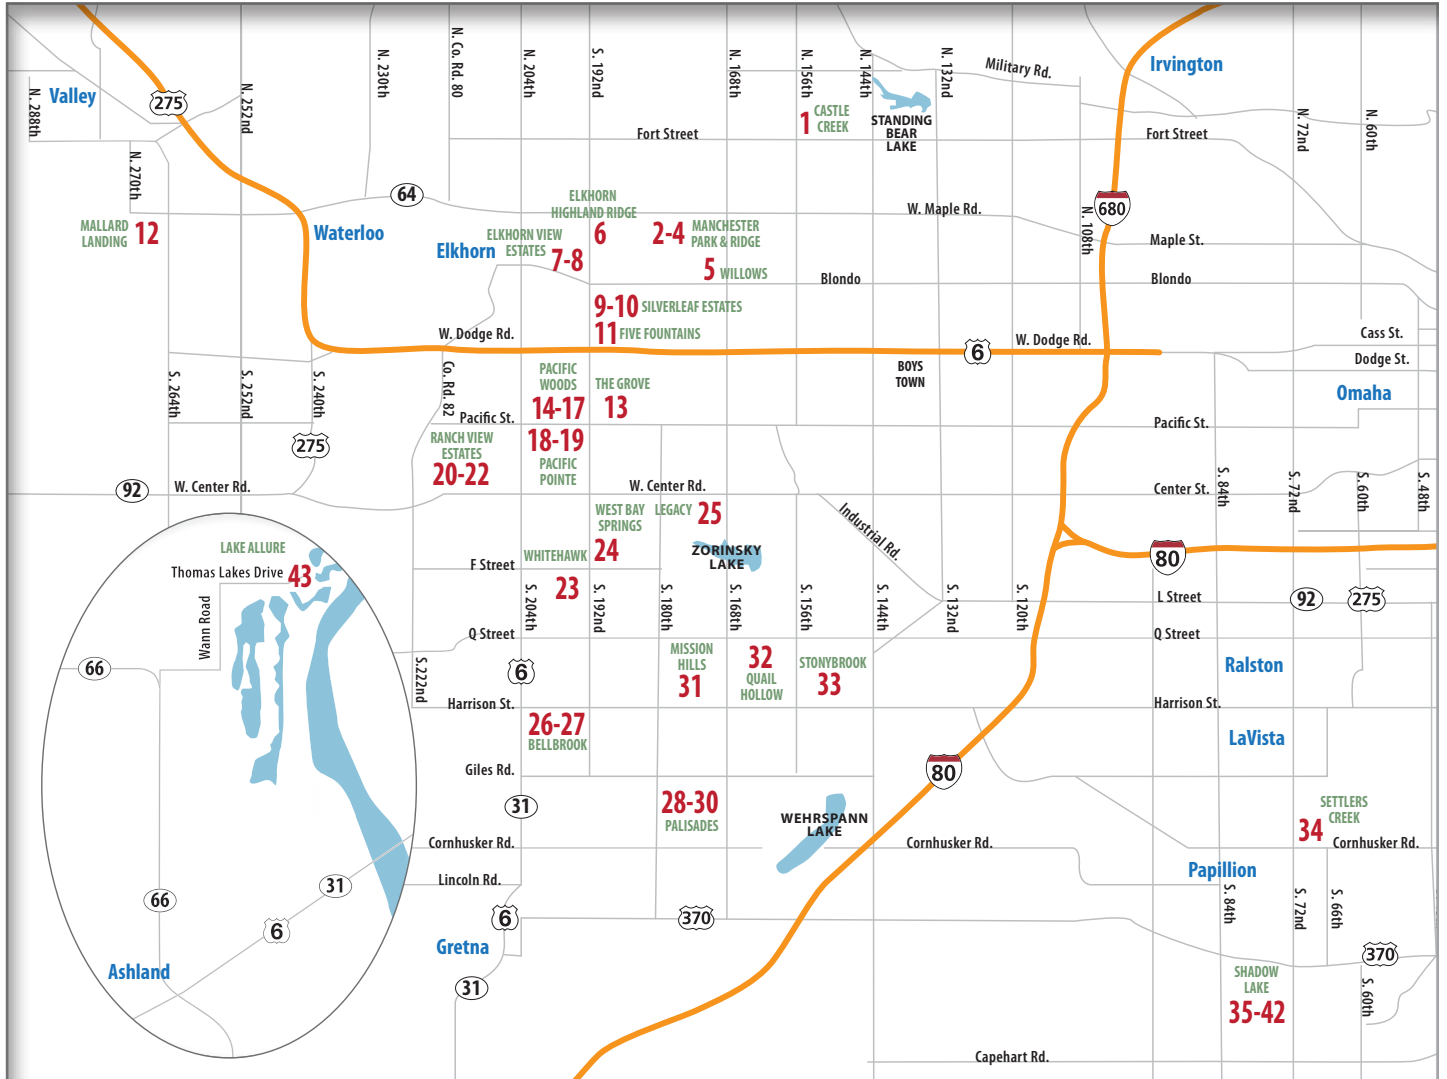

2011  
Parade of  
**HOMES**  
Home Building Professionals of Greater Omaha, Inc.

**May 8-15, 2011**

**Saturday & Sunday Noon - 6pm**  
**Weekdays 5pm - 8pm**

*Watch for the Parade of Homes Signs!*

PRESENTED BY:

## Tour 43 Homes in 25 Subdivisions

### *Five Fountains*

- 11 Crown, LTD.**  
19008 Cuming Circle

### *Lake Allure*

- 43 Absolute Customs**  
37 Whitetail Lane